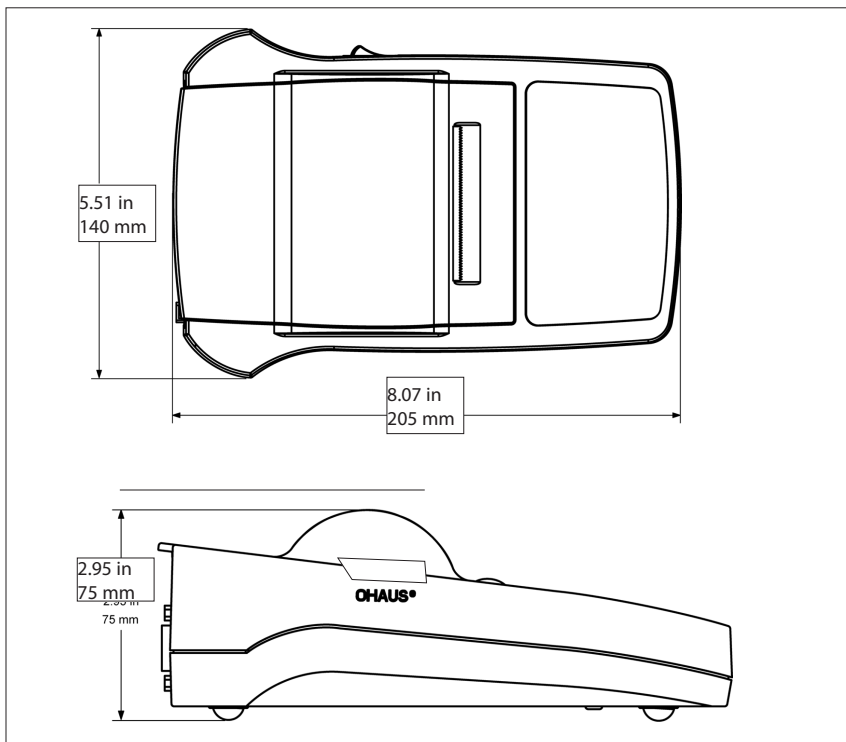

# SF40A Impact Printer

Model	SF40A
Number of Columns	40 columns
Print Speed	Approximately 1.2 lines per second
Application Modes	Totalization, Statistics (Statistics printout includes number of samples, average value, standard deviation, minimum, maximum, min-max differential, and total sample weight sum)
Paper Roll (W x Dia.)	Standard paper 2.26 in. x Ø 2.36 in. max / 57.5 mm x Ø 60 mm max.
Power Requirements	AC adapter Input: 100 – 240 VAC, 50 - 60 Hz AC adapter output: 12 VDC, 2.5 A
Interface	RS232C
Ambient Temperature	32 °F – 104 °F / 0 °C – 40 °C
Printer Dimensions (W x L x H)	5.5 x 8.1 x 2.9 in. / 140 x 205 x 75 mm
Net Weight	1.6 lb / 740 g (Paper roll included)
Shipping Weight	1.8 lb. / 0.8 kg

## Outline Dimensions